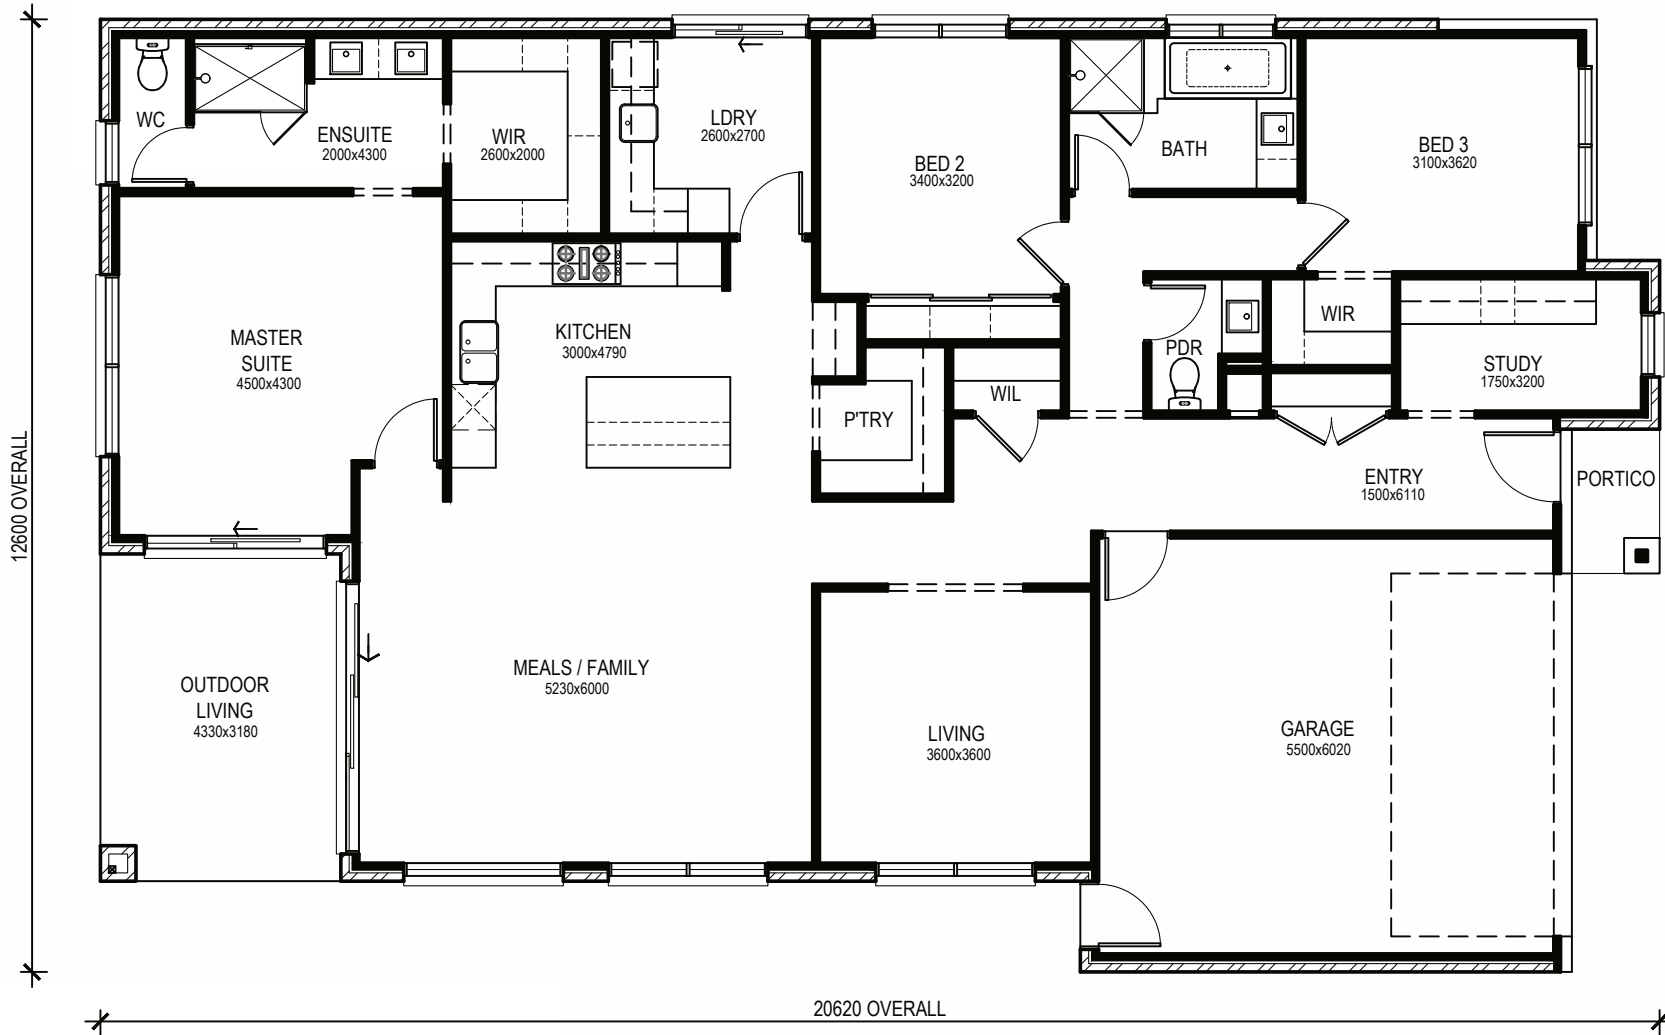

CAROLINA 253

On Display

KIALLA HOMES

FLOOR AREAS		
GROUND FLOOR	183.29	19.73 sq
GARAGE	36.22	3.90 sq
OUTDOOR LIVING	13.77	1.48 sq
PORTICO	2.22	0.24 sq
GRAND TOTAL:	235.50	25.35 sq