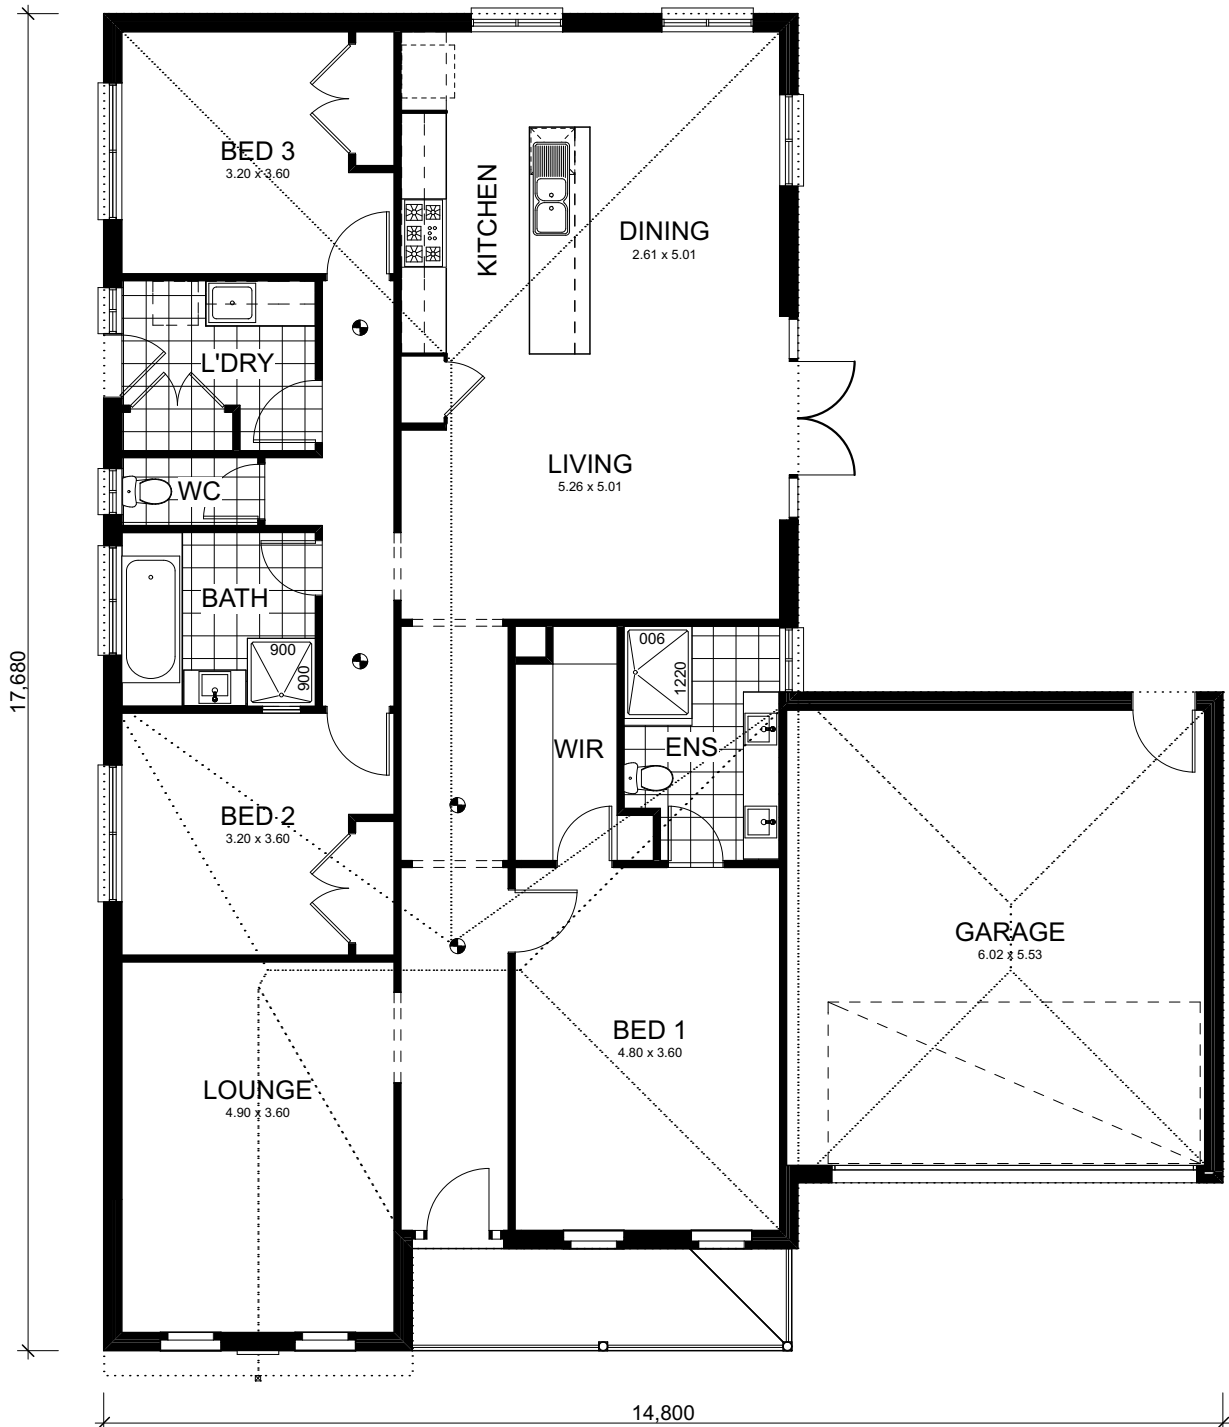

AREA ANALYSIS

RESIDENCE	153.76m ²	16.55sq
GARAGE	38.13m ²	4.10sq
VERANDAH	6.82m ²	0.73sq

TOTAL AREA	198.71m ²	21.38sq
------------	----------------------	---------

GROUND FLOOR 1:100
NOMINAL ROOM SIZES SHOWN

WHITEHAVEN 214

KIALLA HOMES

AREA ANALYSIS

RESIDENCE	153.76m ²	16.55sq
GARAGE	38.13m ²	4.10sq
VERANDAH	6.82m ²	0.73sq

TOTAL AREA	198.71m ²	21.38sq
------------	----------------------	---------

GROUND FLOOR mirrored 1:100
NOMINAL ROOM SIZES SHOWN