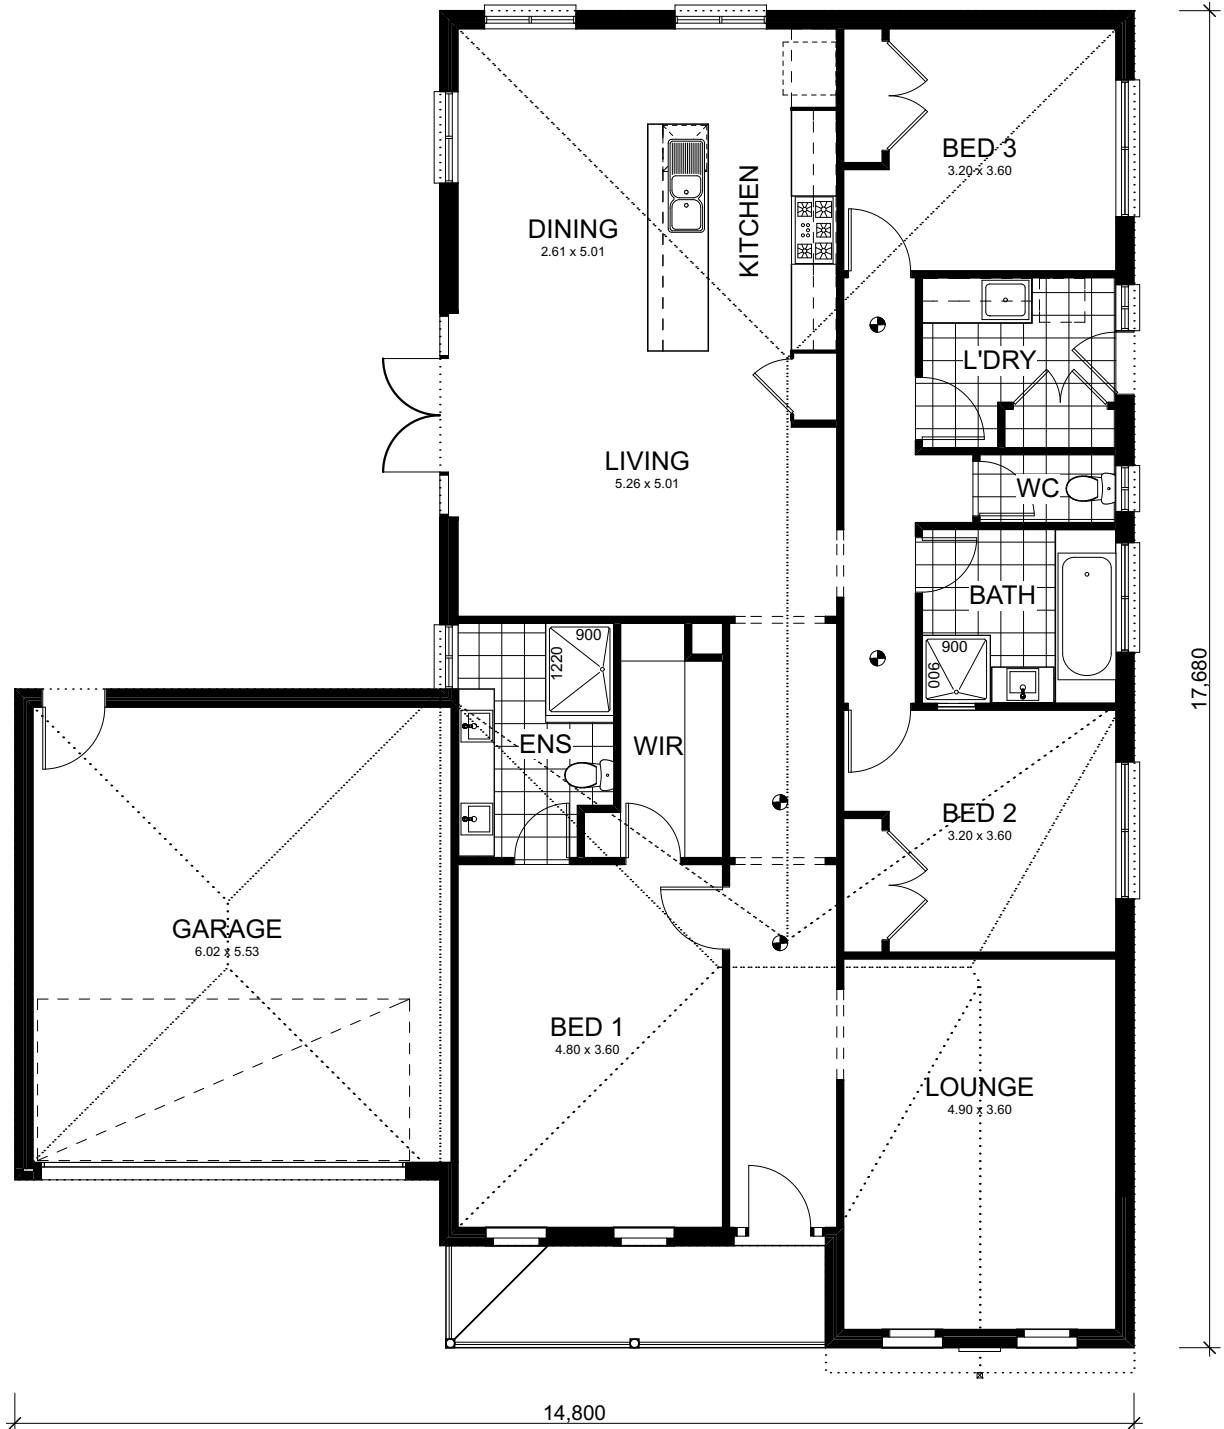

AREA ANALYSIS

RESIDENCE	153.76m ²	16.55sq
GARAGE	38.13m ²	4.10sq
VERANDAH	6.82m ²	0.73sq

TOTAL AREA	198.71m ²	21.38sq
------------	----------------------	---------

GROUND FLOOR 1:100
NOMINAL ROOM SIZES SHOWN

WHITEHAVEN 214

KIALLA HOMES

AREA ANALYSIS

RESIDENCE	153.76m ²	16.55sq
GARAGE	38.13m ²	4.10sq
VERANDAH	6.82m ²	0.73sq

TOTAL AREA	198.71m ²	21.38sq
------------	----------------------	---------

GROUND FLOOR mirrored 1:100
NOMINAL ROOM SIZES SHOWN